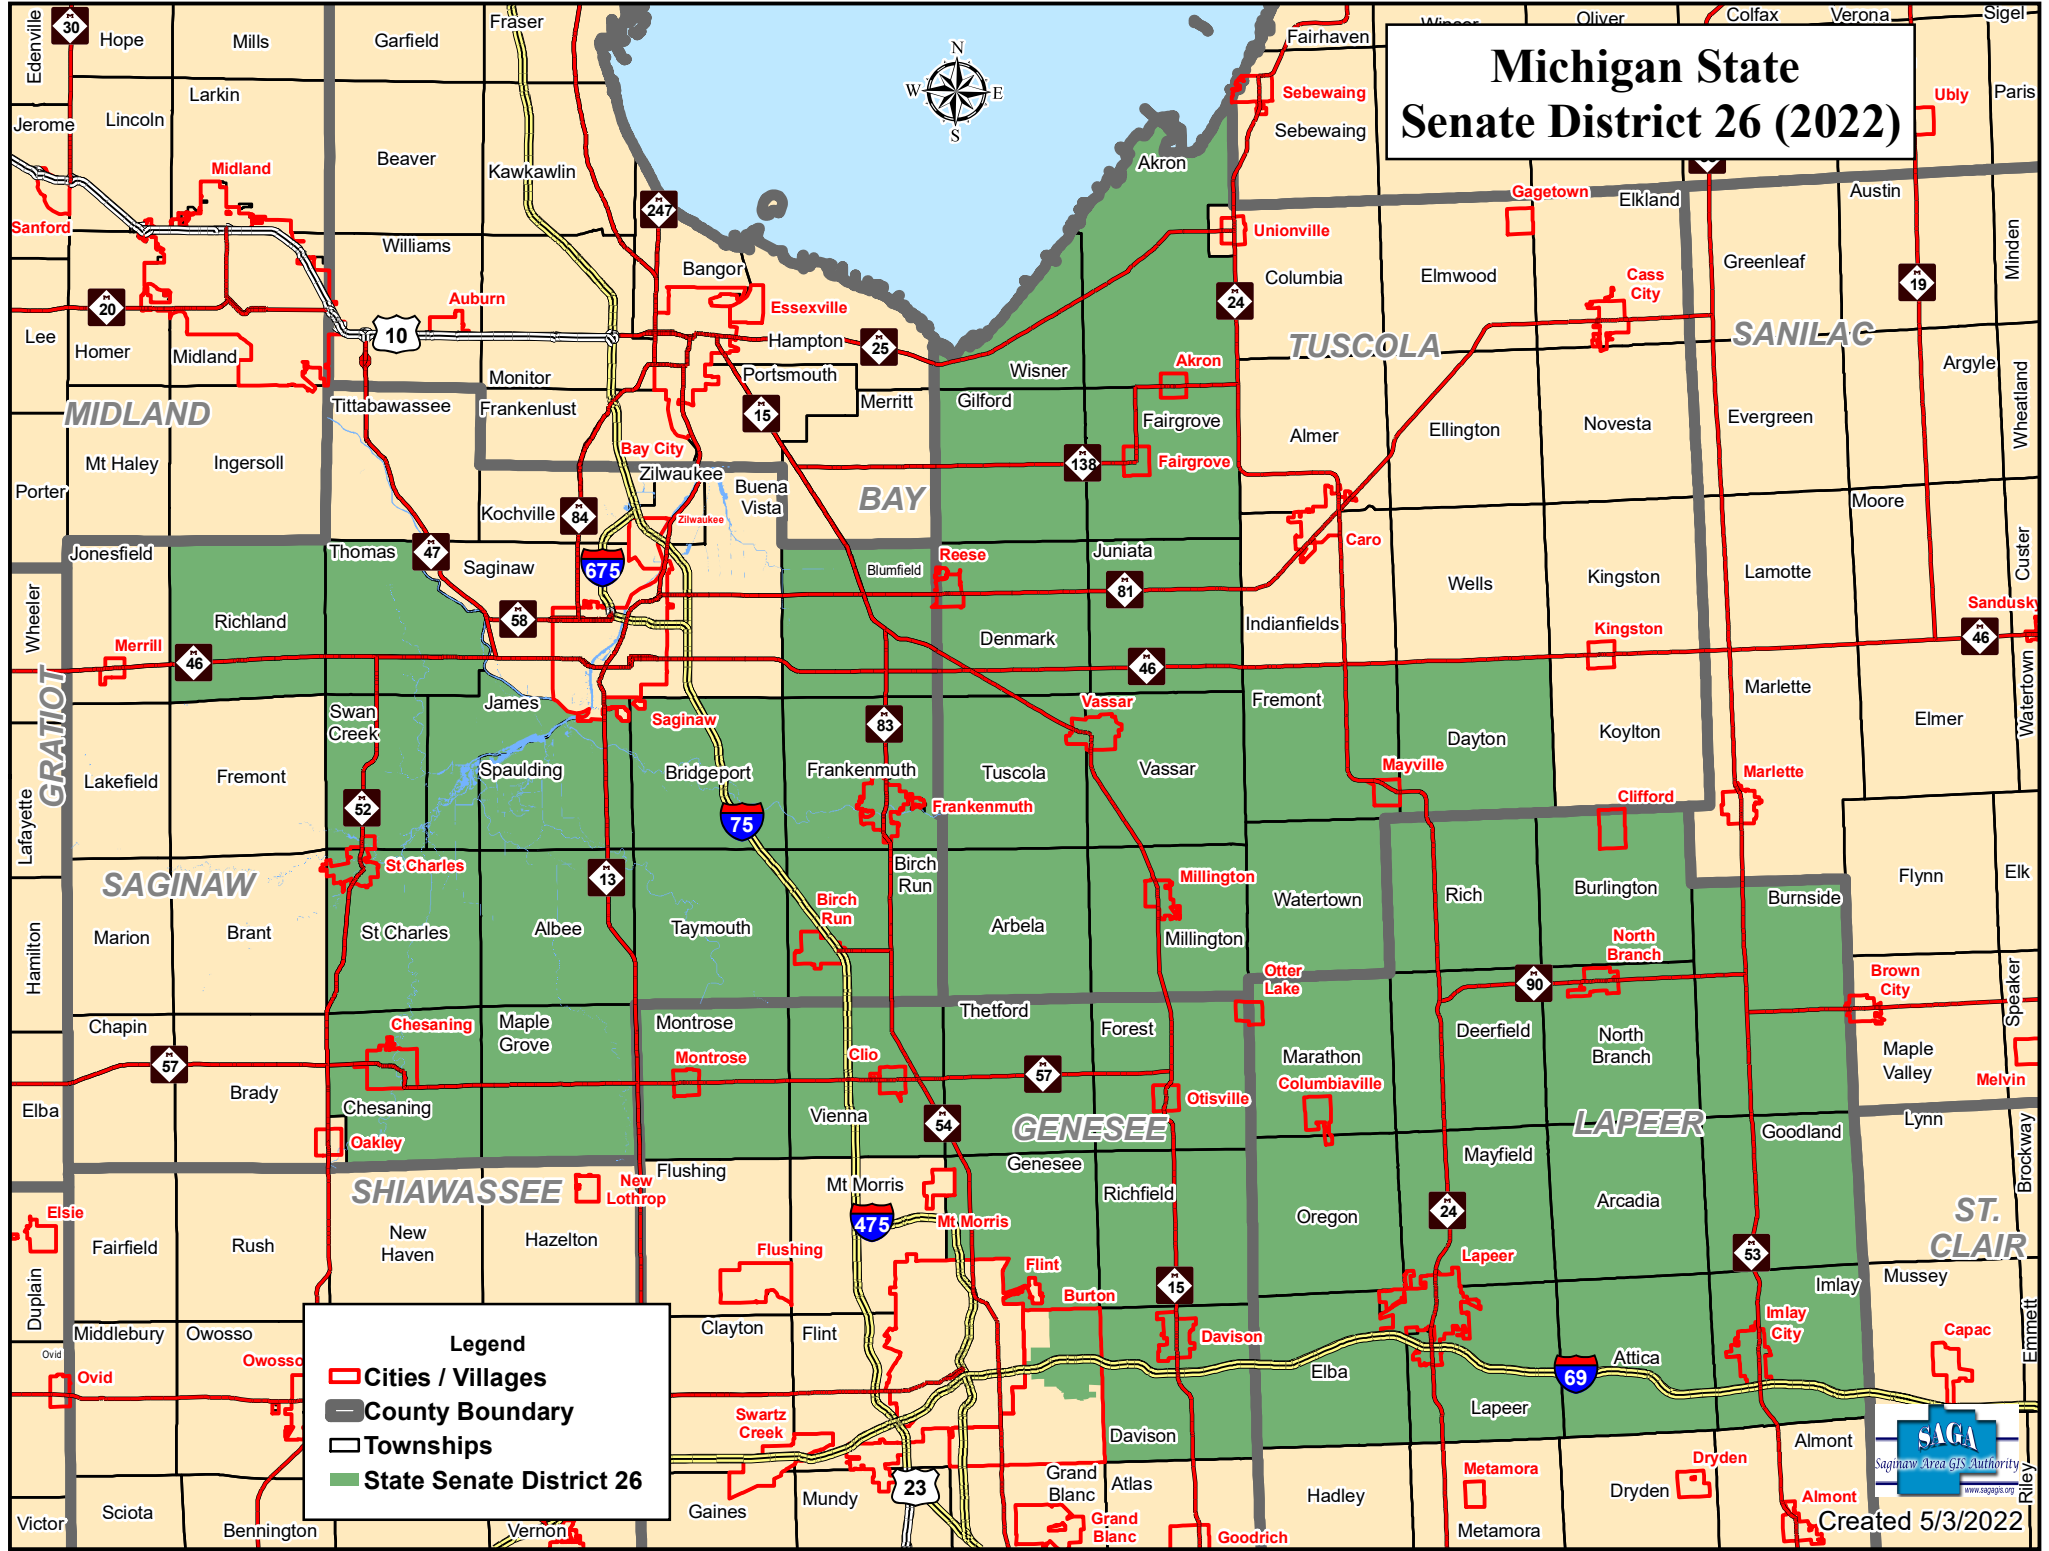

Michigan State Senate District 26 (2022)

Legend

- Cities / Villages
- County Boundary
- Townships
- State Senate District 26

Created 5/3/2022