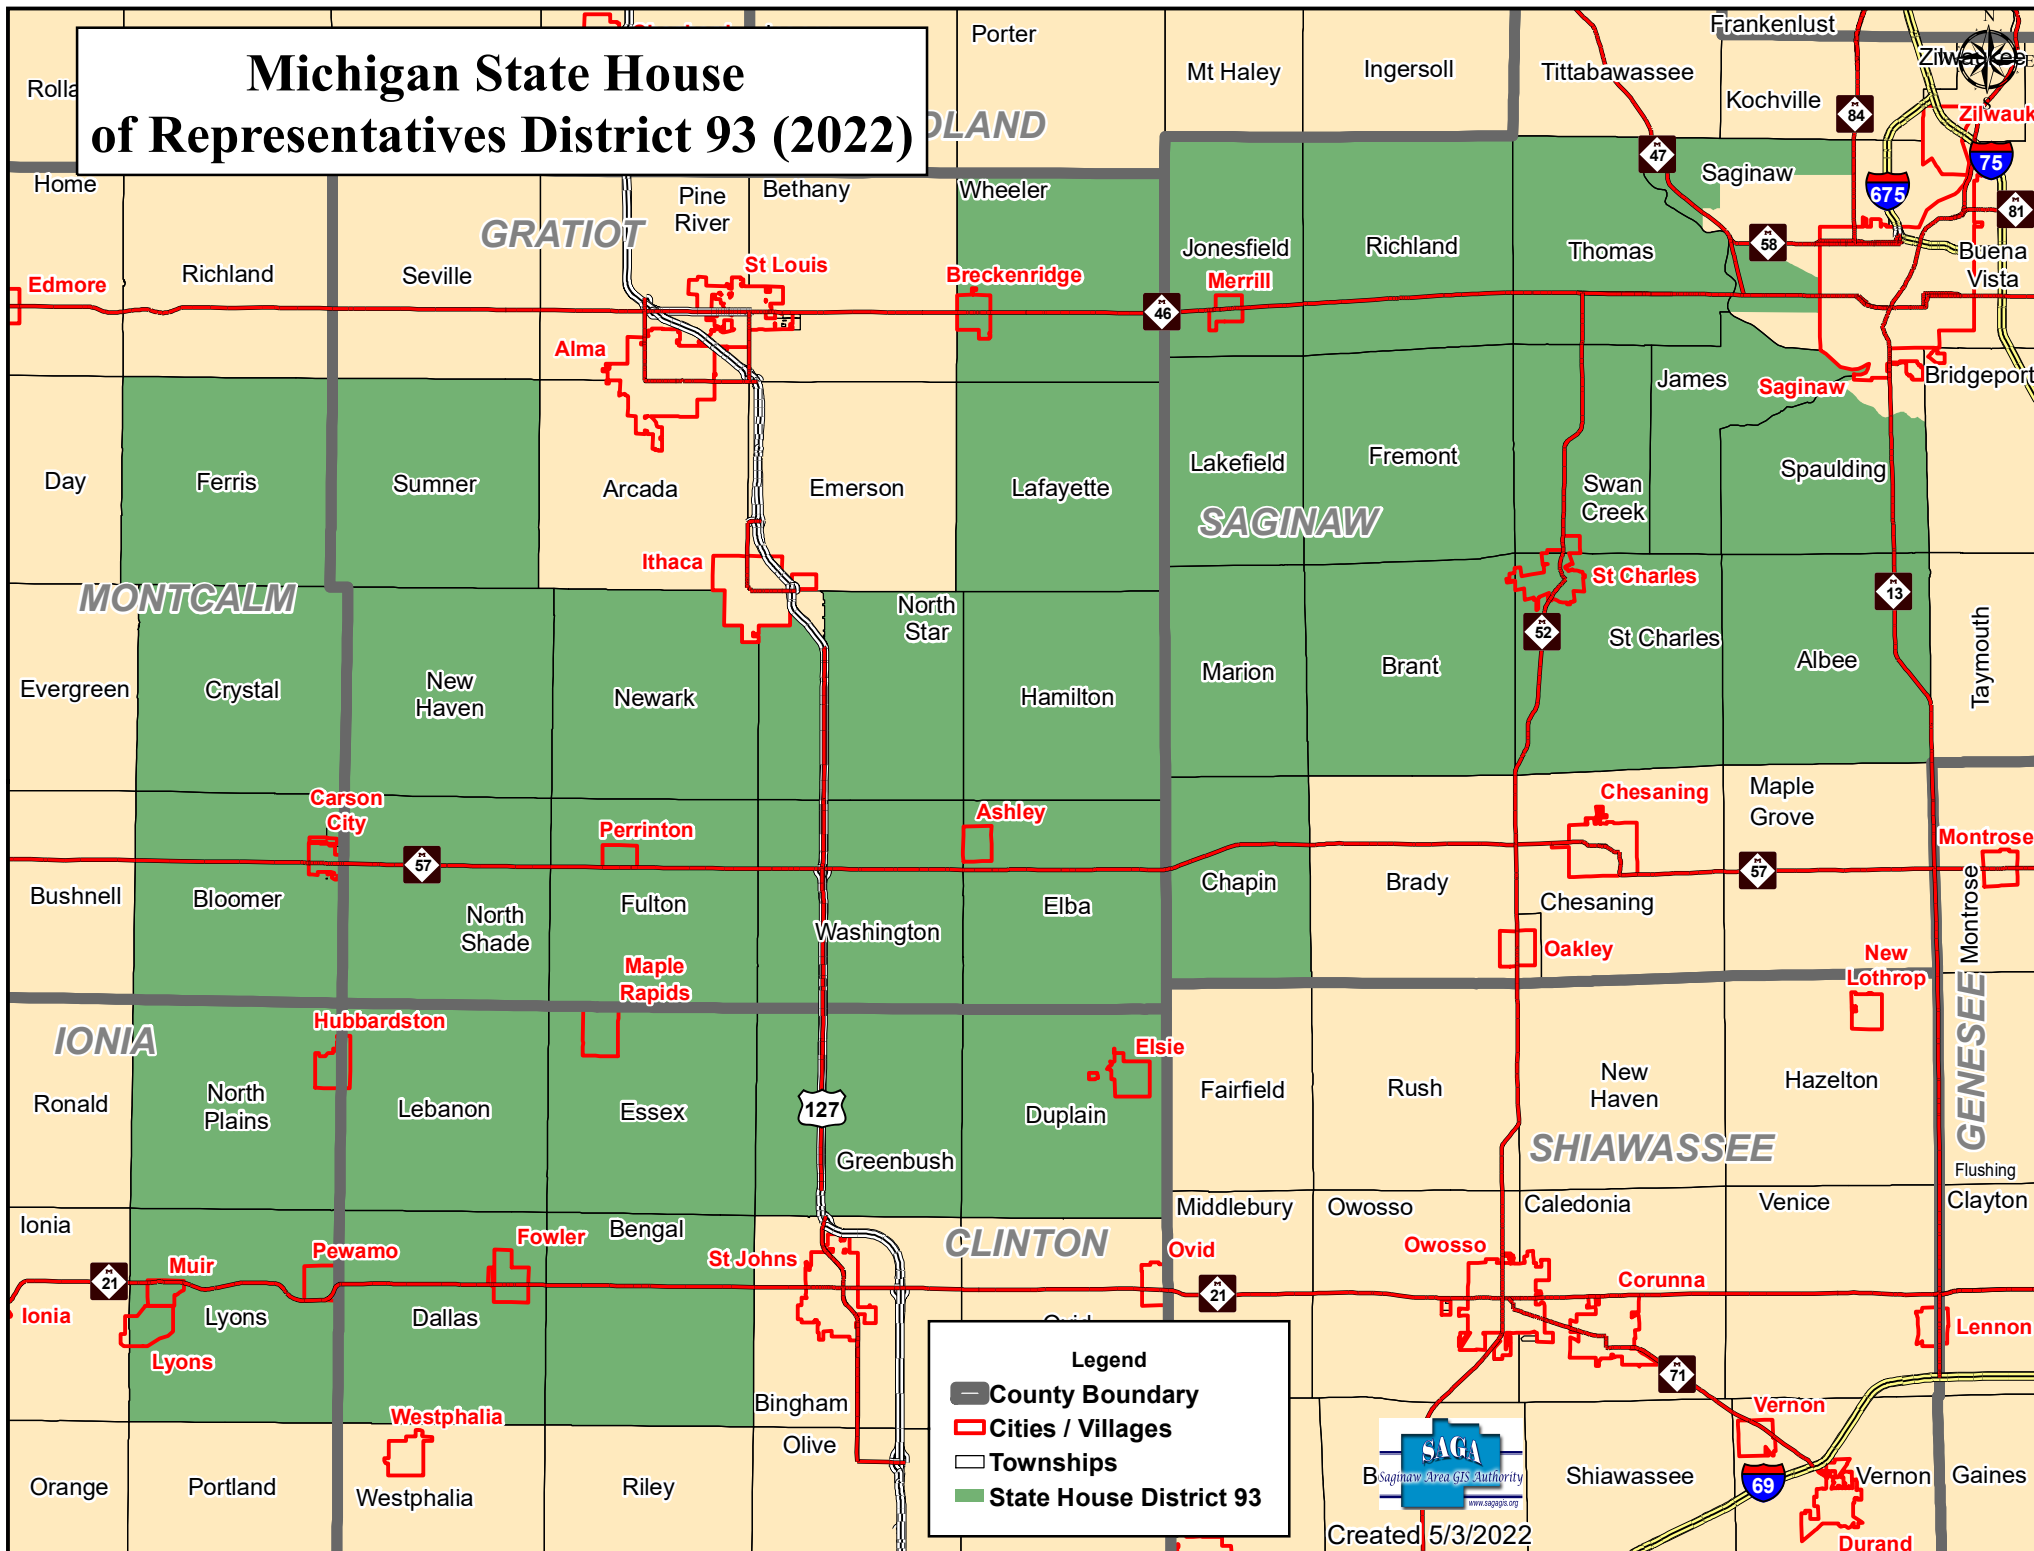

# Michigan State House of Representatives District 93 (2022)

**Legend**

- County Boundary
- Cities / Villages
- Townships
- State House District 93

SAGA  
Saginaw Area GIS Authority  
www.sagags.org

Created 5/3/2022