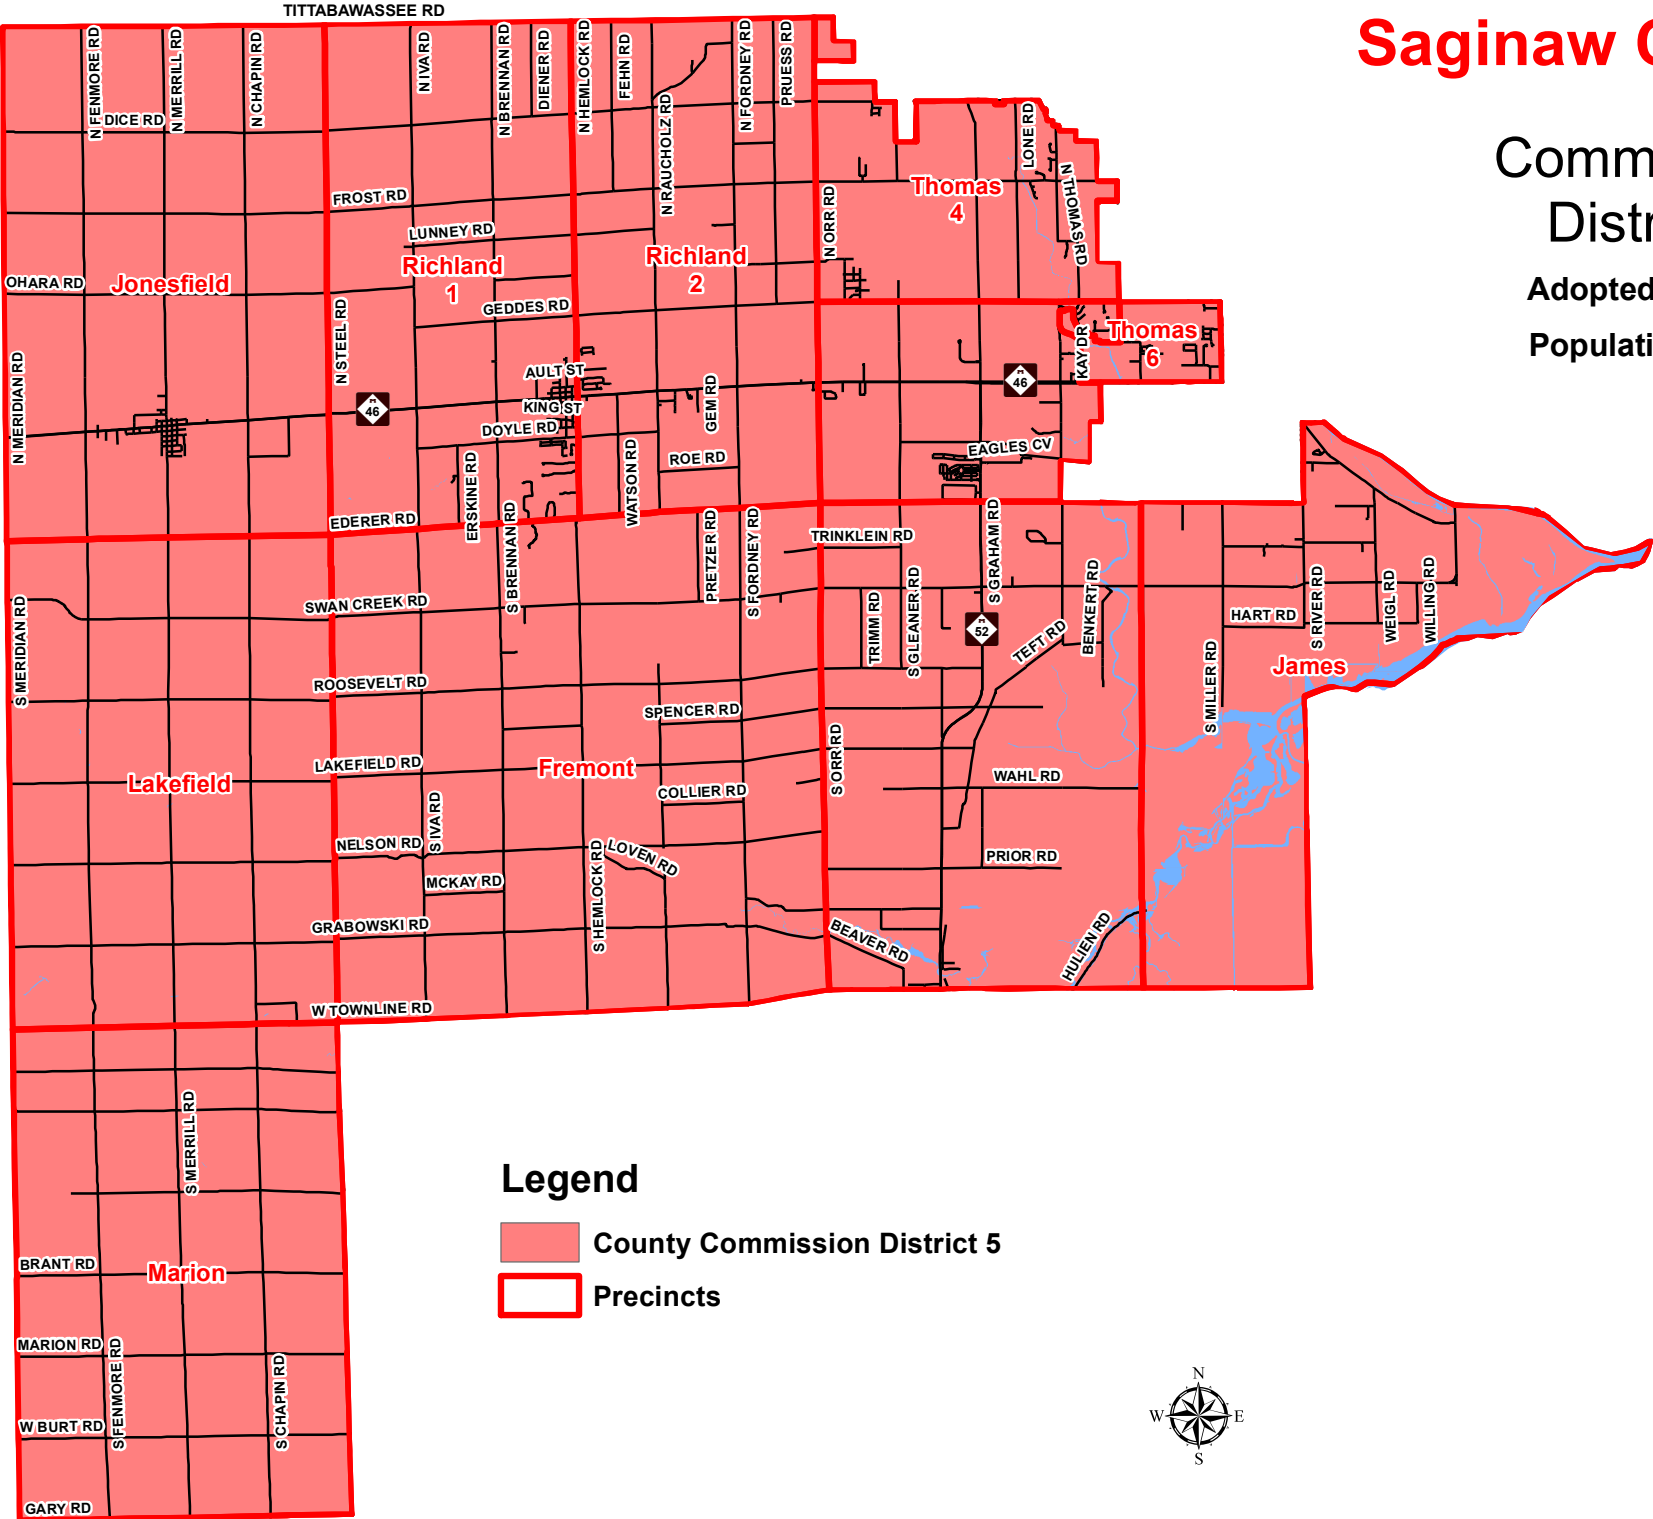

Saginaw County

Commission District 5

Adopted 10/6/2021

Population 18,283

Legend

- County Commission District 5
- Precincts