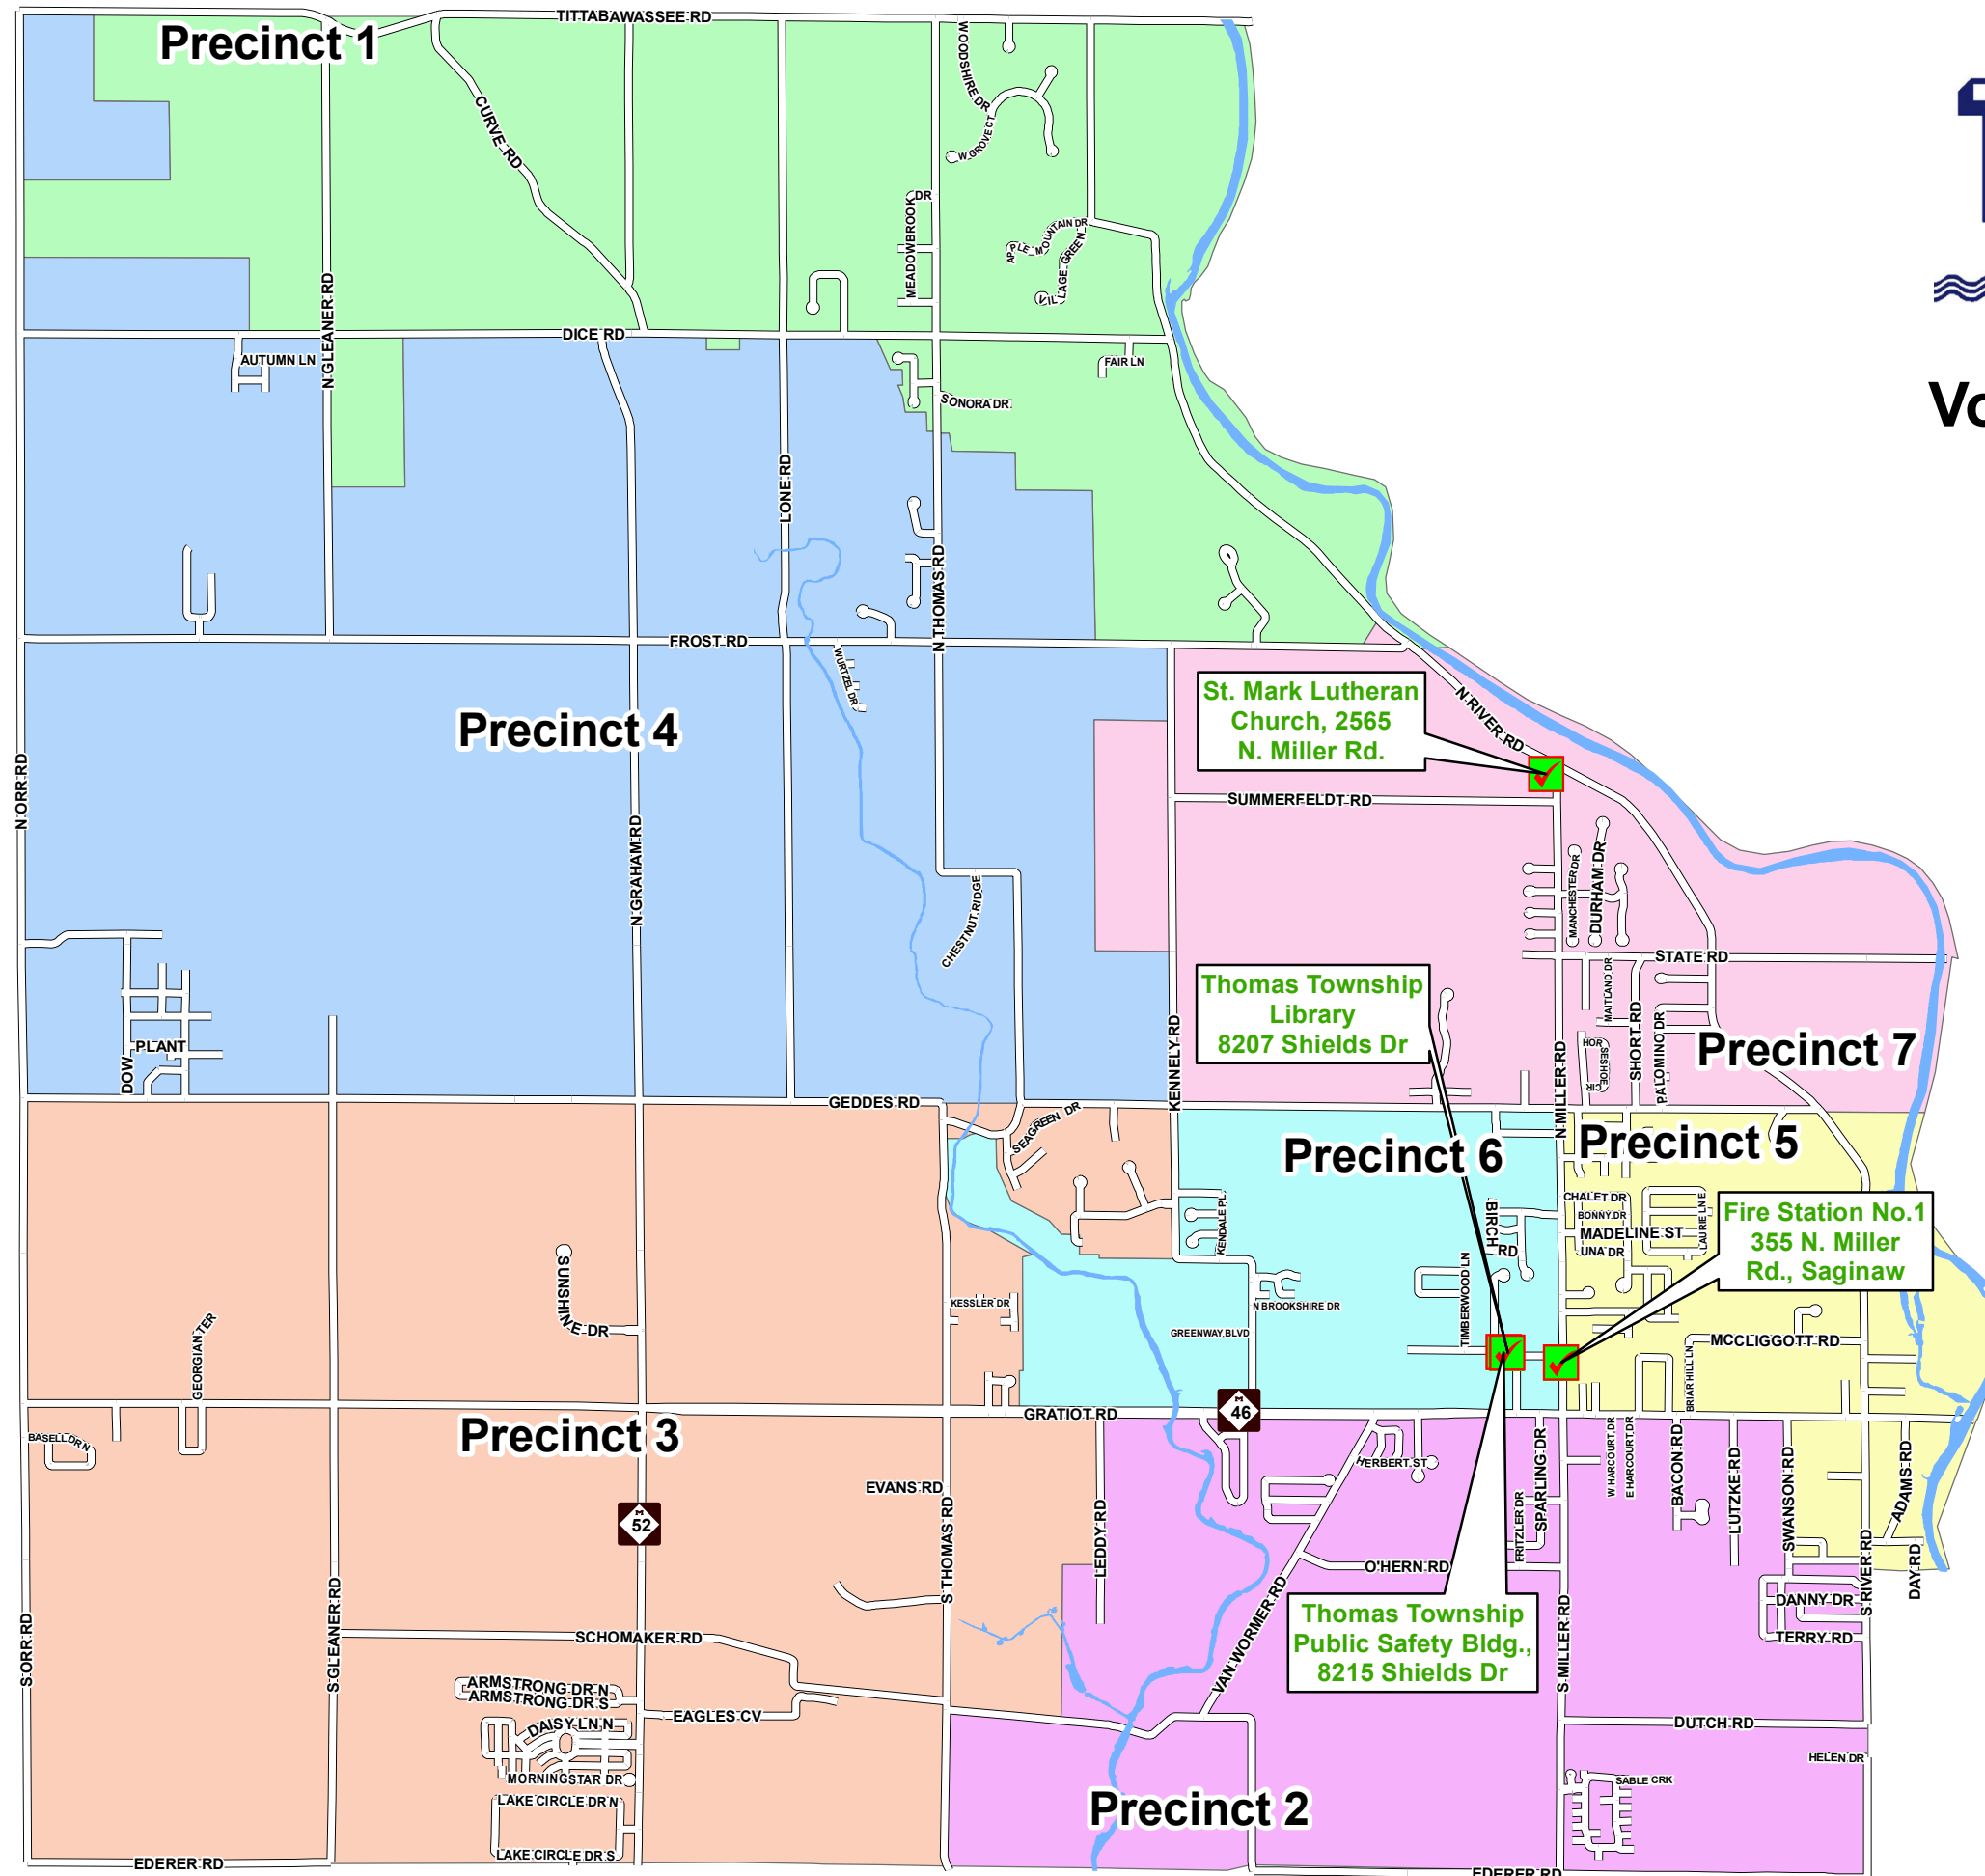

## Voting Precincts with Polling Locations

### Polling Locations

- Precinct 1 – St. Mark Lutheran Church, 2565 N. Miller Rd.
- Precinct 2 - Fire Station No.1, 355 N. Miller Rd
- Precinct 3 – Thomas Township Public Safety Bldg., 8215 Shields Dr.
- Precinct 4 – Thomas Township Public Safety Bldg., 8215 Shields Dr.
- Precinct 5 – Thomas Township Library, 8207 Shields Dr.
- Precinct 6 - Fire Station No.1, 355 N. Miller Rd
- Precinct 7 - Fire Station No.1, 355 N. Miller Rd

### Legend

- Polling Locations
- Precinct 1
- Precinct 2
- Precinct 3
- Precinct 4
- Precinct 5
- Precinct 6
- Precinct 7