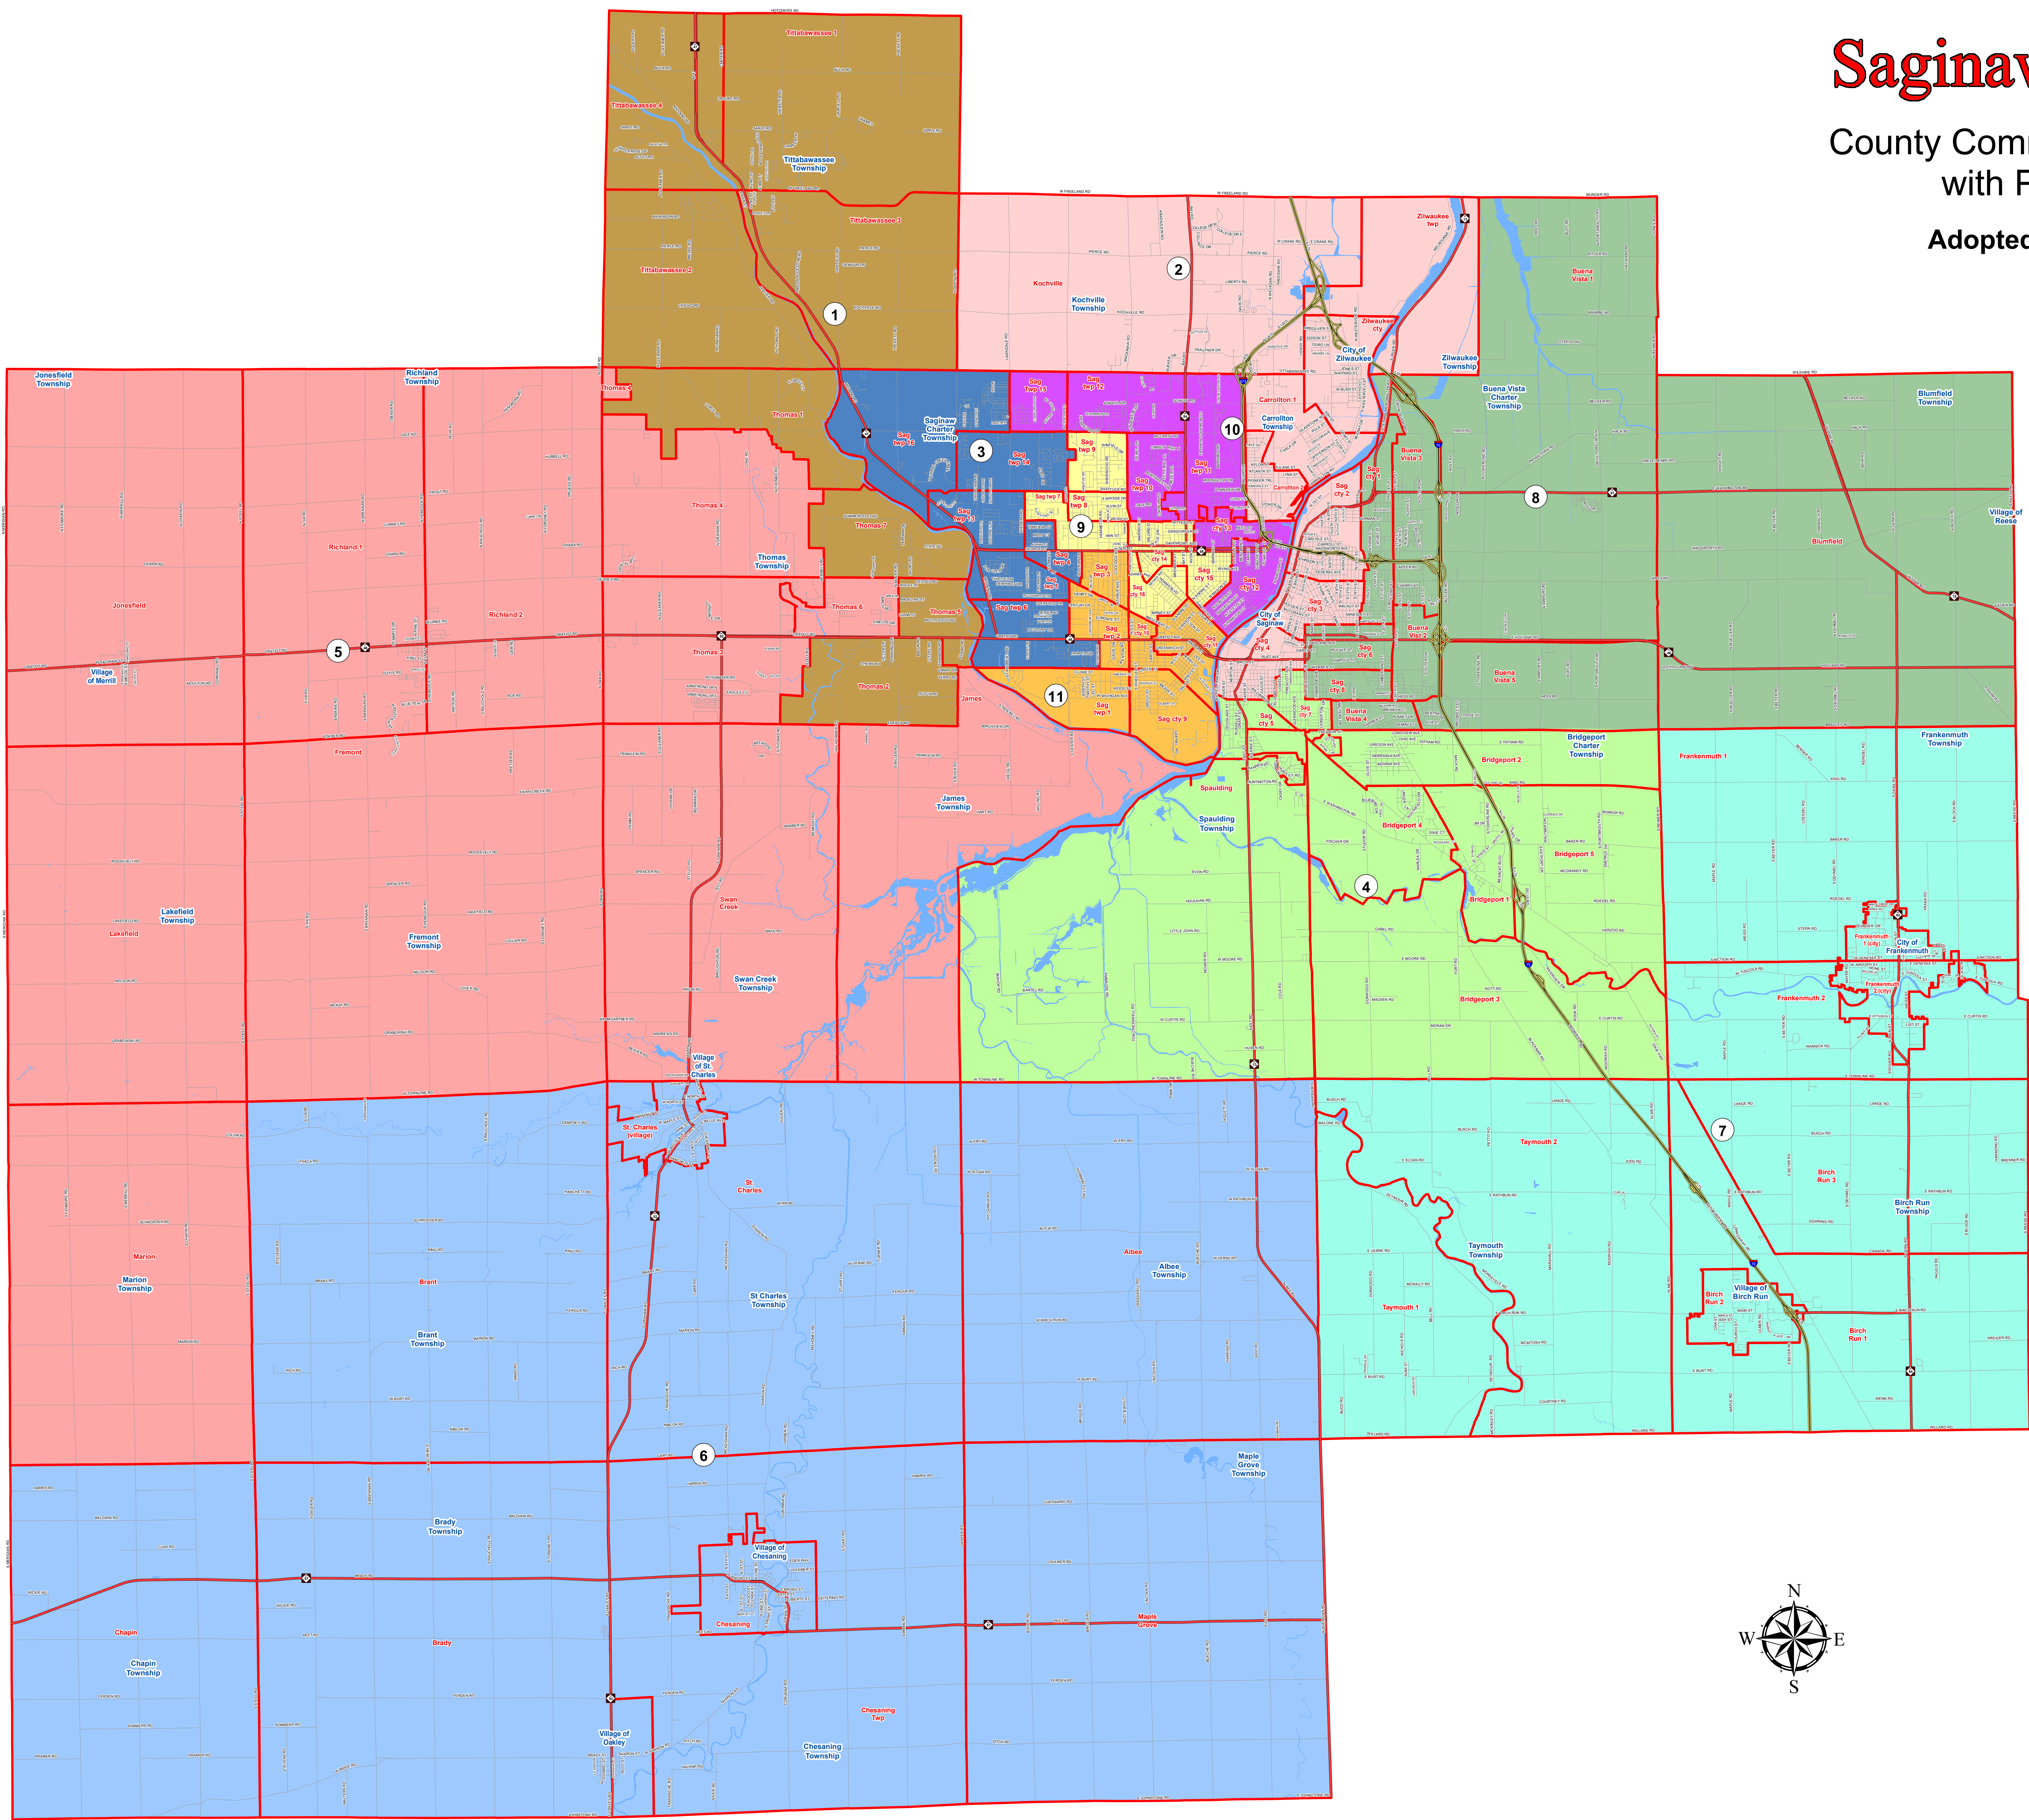

Saginaw County

County Commission Districts with Precincts

Adopted 10/6/2021

Legend

District with Population

- 1 - (16,252)
- 2 - (18,131)
- 3 - (17,859)
- 4 - (16,459)
- 5 - (18,283)
- 6 - (17,565)
- 7 - (16,835)
- 8 - (16,291)
- 9 - (16,342)
- 10 - (16,582)
- 11 - (18,091)

▭ Precincts