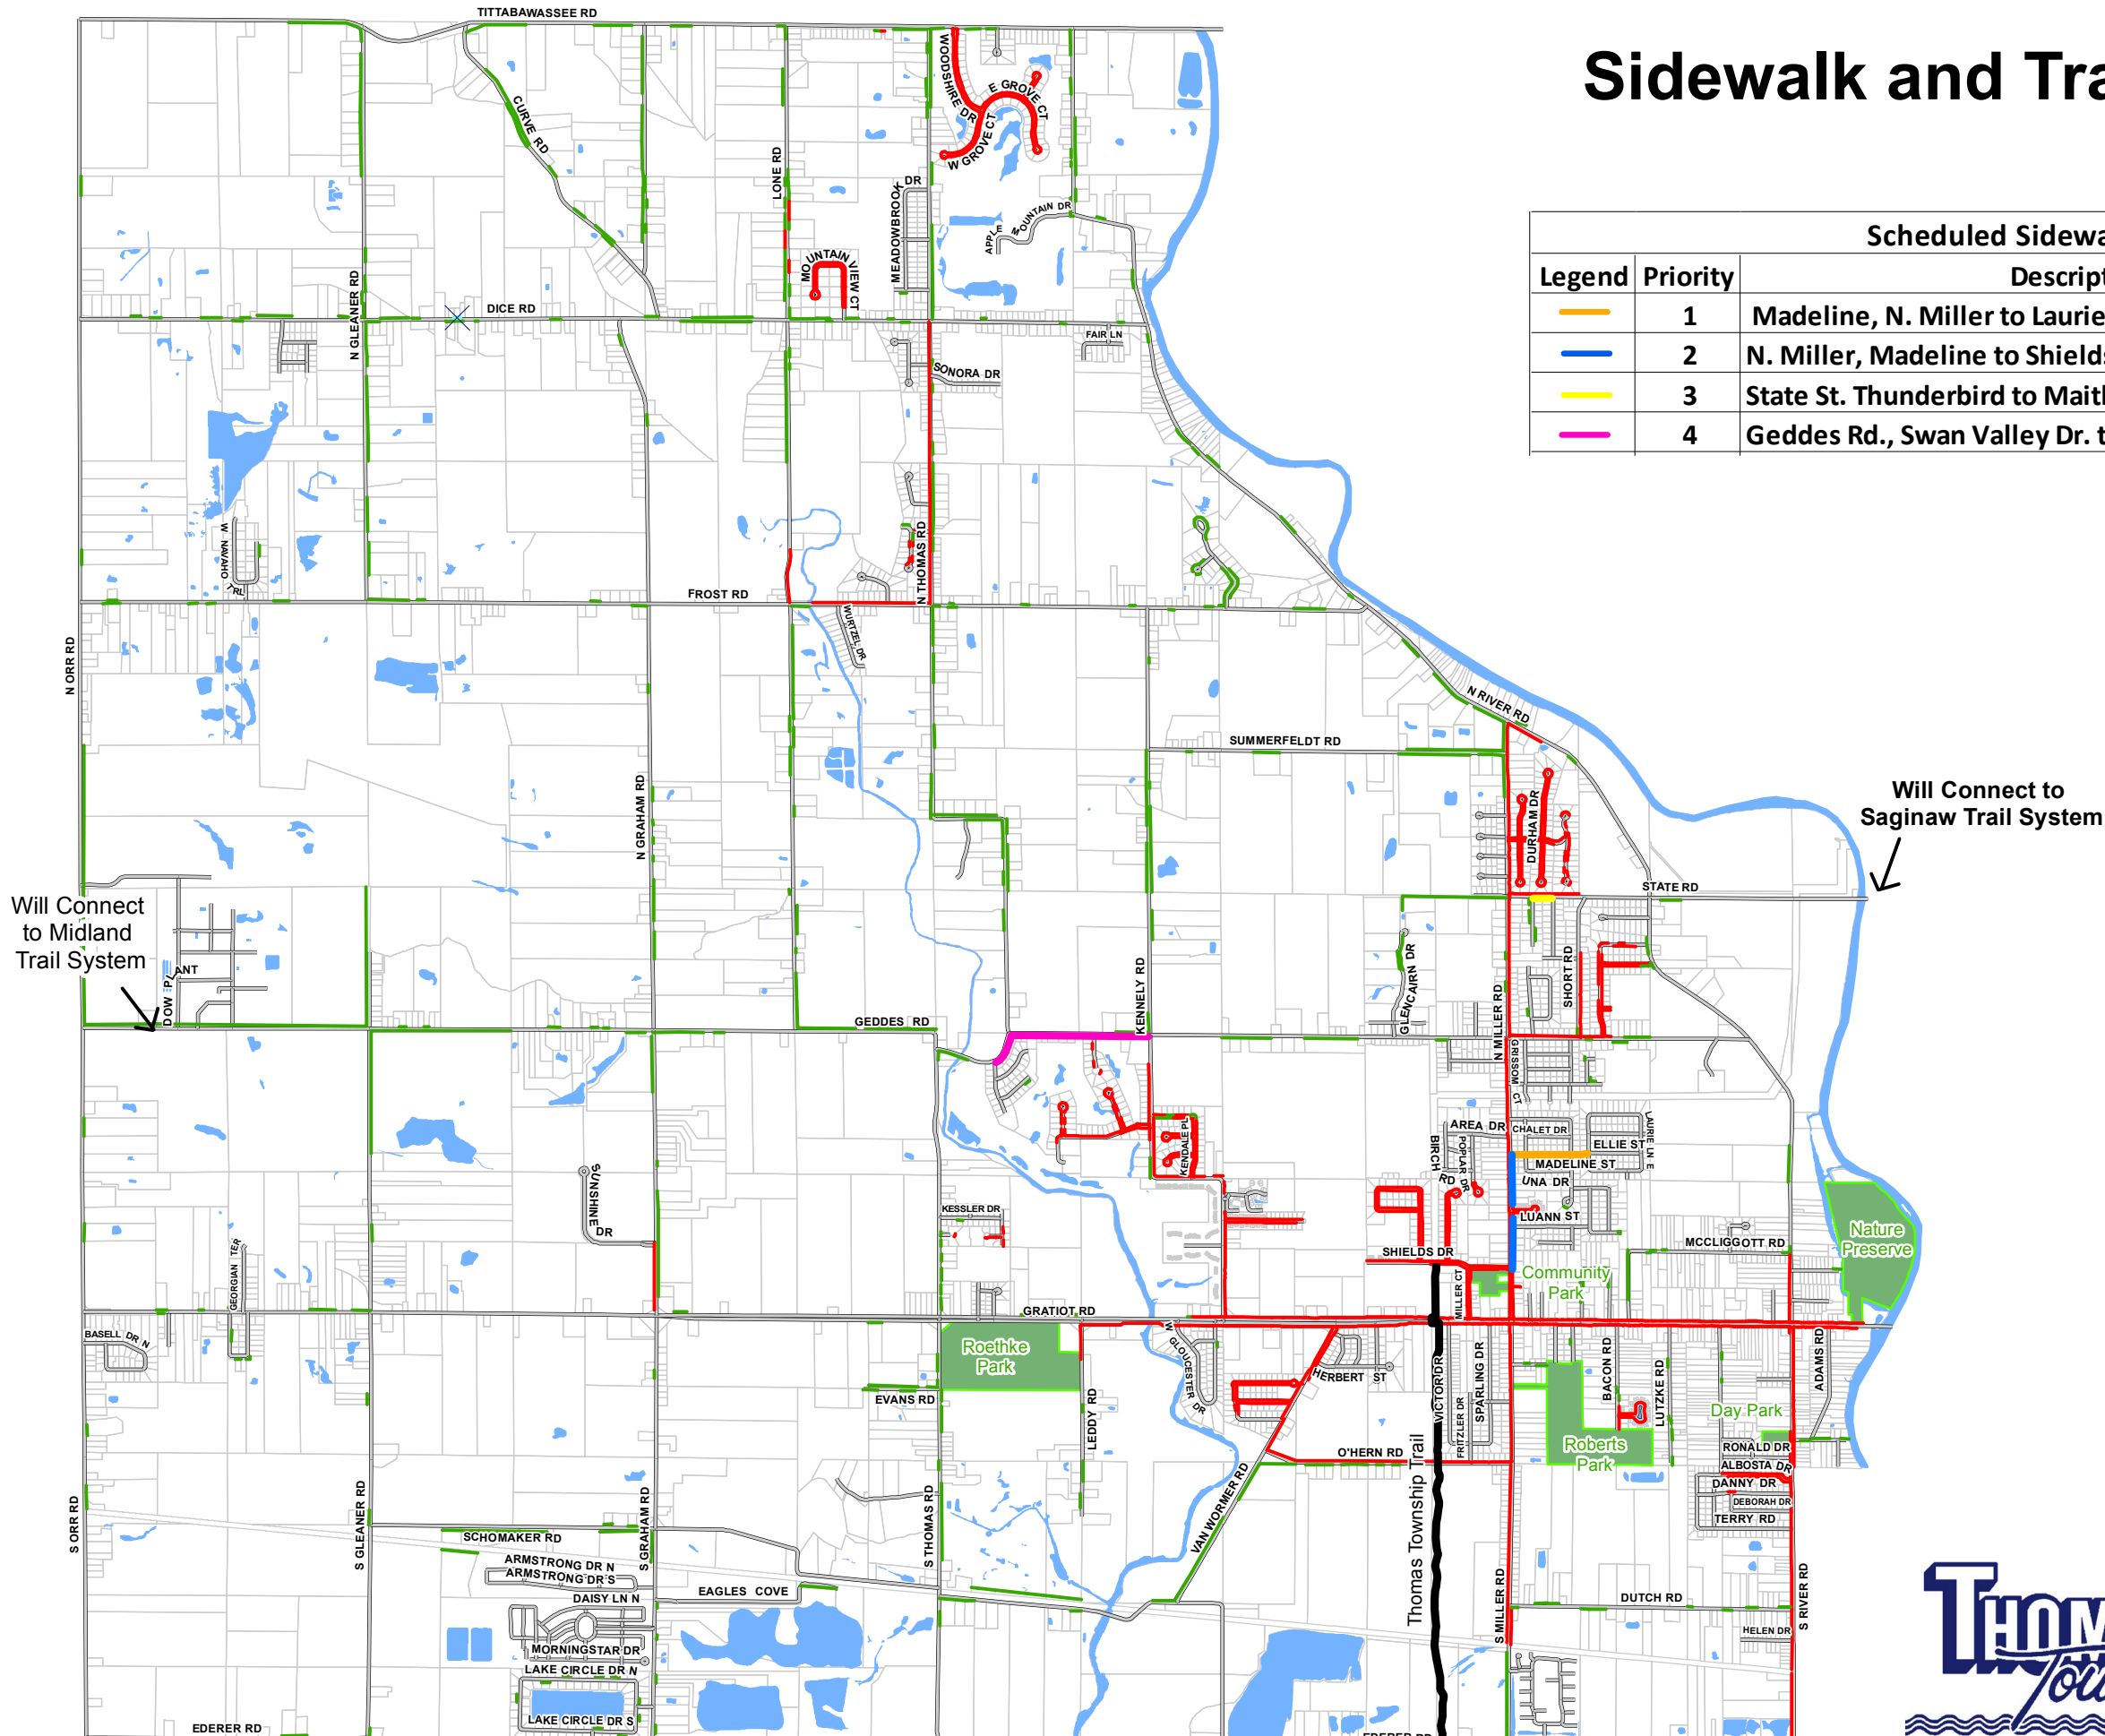

Sidewalk and Trail Master Plan

Scheduled Sidewalk Projects			
Legend	Priority	Description	Budget Year
	1	Madeline, N. Miller to Laurie Ln. (side undetermined)	2021/2022
	2	N. Miller, Madeline to Shields Dr. (East side)	2023/2024
	3	State St. Thunderbird to Maitland (South side)	2025/2026
	4	Geddes Rd., Swan Valley Dr. to Kennely (South side)	2029/2030

Legend

- Thomas Township Trail
- Sidewalk Agreements
- Sidewalks Installed
- Township Parks

Created 1/7/2020

Will Connect to Midland Trail System

Will Connect to Saginaw Trail System

Connects to Saginaw Valley Rail Trail System