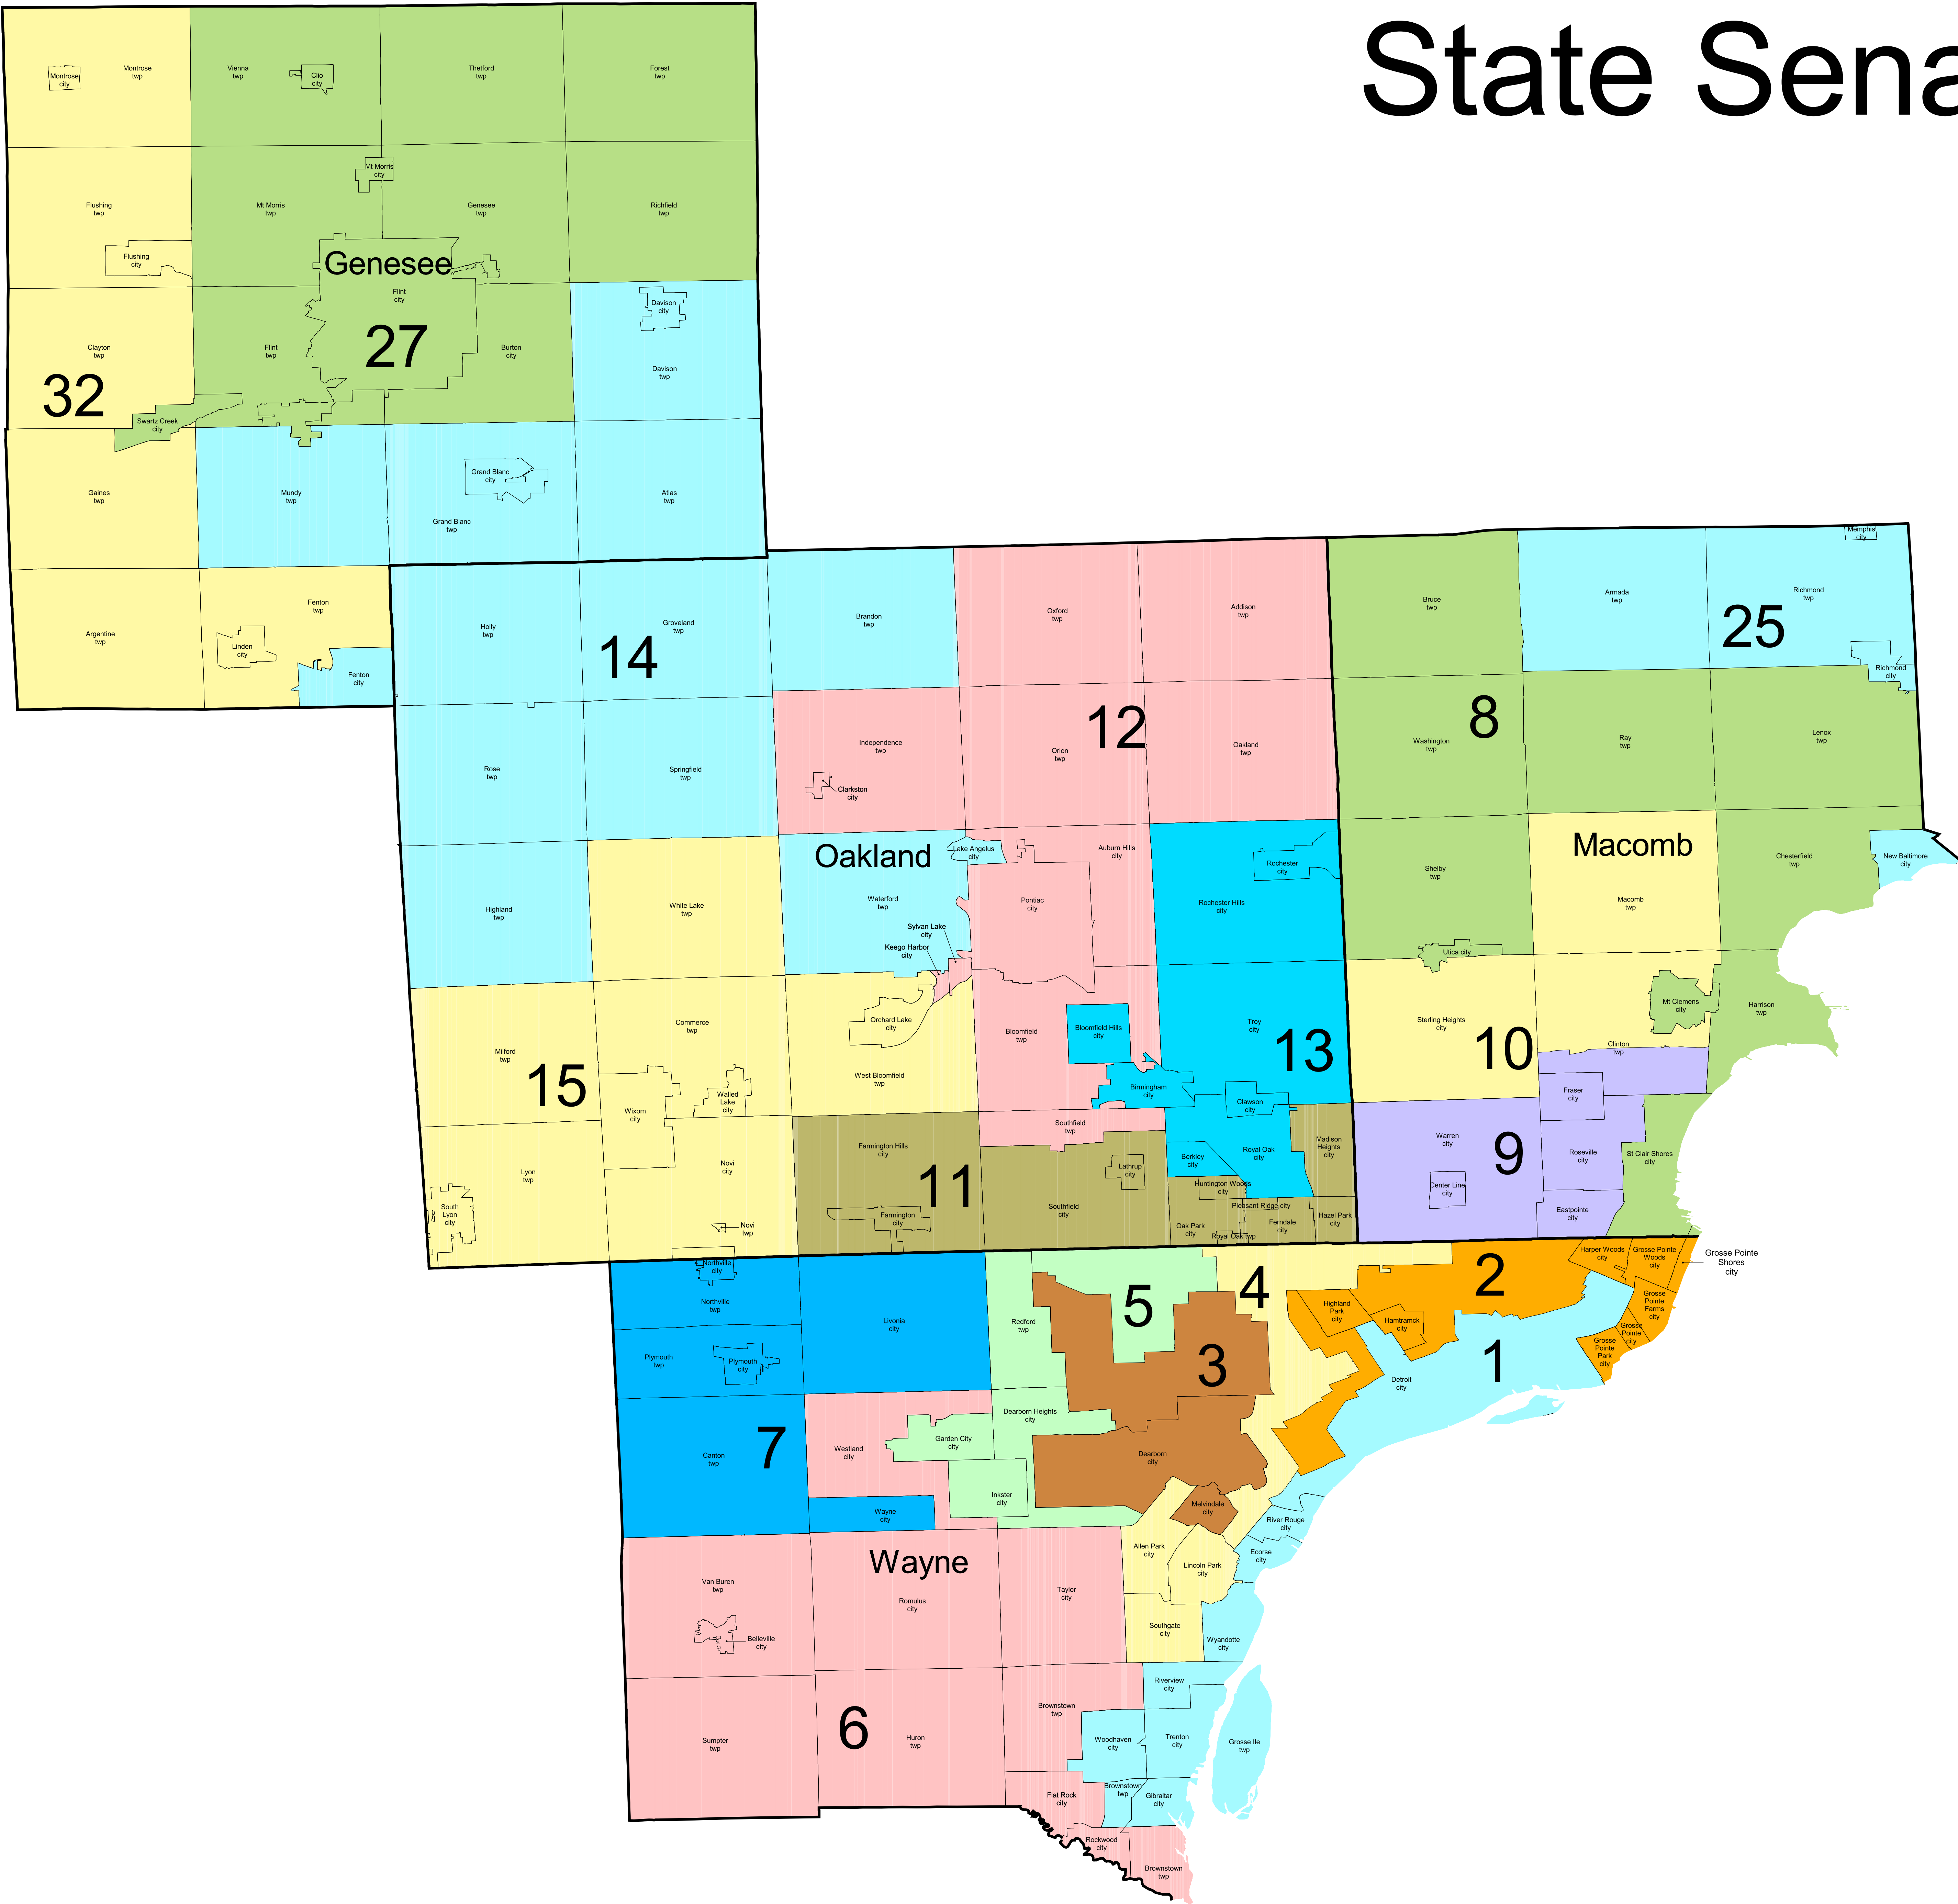

State Senate

State Senate

State Senate

**Proposed State Senate Plan
Population Data**

District	Population	Target	Deviation
1	254,936	260,096	-1.98%
2	254,991	260,096	-1.96%
3	254,934	260,096	-1.98%
4	255,031	260,096	-1.95%
5	260,300	260,096	0.08%
6	267,785	260,096	2.96%
7	272,600	260,096	4.81%
8	270,685	260,096	4.07%
9	271,123	260,096	4.24%
10	271,486	260,096	4.38%
11	272,444	260,096	4.75%
12	255,847	260,096	-1.63%
13	272,689	260,096	4.84%
14	248,755	260,096	-4.36%
15	257,980	260,096	-0.81%
16	252,184	260,096	-3.04%
17	251,913	260,096	-3.15%
18	272,524	260,096	4.78%
19	259,224	260,096	-0.34%
20	250,331	260,096	-3.75%
21	270,401	260,096	3.96%
22	253,234	260,096	-2.64%
23	265,110	260,096	1.93%
24	269,574	260,096	3.64%
25	266,956	260,096	2.64%
26	261,519	260,096	0.55%
27	252,670	260,096	-2.86%
28	257,950	260,096	-0.82%
29	270,819	260,096	4.12%
30	263,801	260,096	1.42%
31	251,819	260,096	-3.18%
32	267,936	260,096	3.01%
33	249,853	260,096	-3.94%
34	247,218	260,096	-4.95%
35	252,697	260,096	-2.84%
36	247,592	260,096	-4.81%
37	251,625	260,096	-3.26%
38	255,097	260,096	-1.92%

**Proposed State Senate Plan
Majority-Minority Districts Racial Data**

District	Population	Target	Deviation	Difference	African American Population Total	Voting Age African American Population Total
1	254,936	260,096	-1.98%	-5,160	51.60%	50.18%
2	254,991	260,096	-1.96%	-5,105	56.91%	56.31%
3	254,934	260,096	-1.98%	-5,162	51.92%	51.80%
4	255,031	260,096	-1.95%	-5,065	50.83%	50.66%
5	260,300	260,096	0.08%	204	51.47%	50.04%