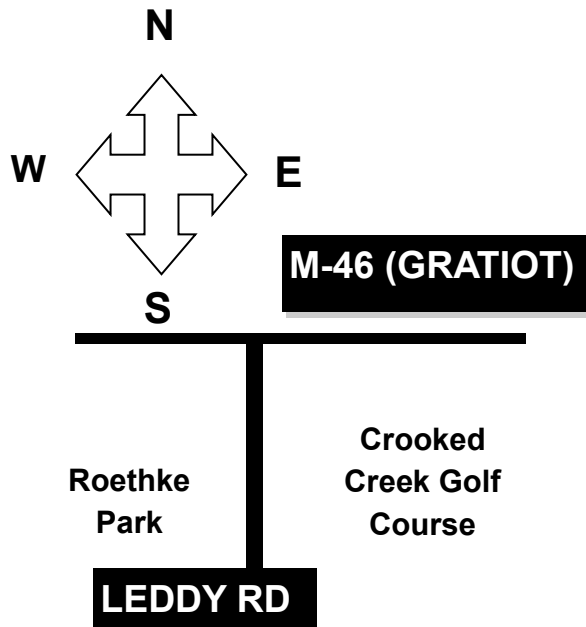

8/7-8/11 **Where the Wild Things Are**

Campers can let their imagination run wild and create their own monster/creature mask, as well as other arts & crafts. There is no field trip on mini camp week. Mini Camp is for 4-6yr olds only, there is no camp for older kids this week.

Roethke Park

Roethke Park is a 76 acre wooded park that includes a pool, volleyball courts, band shell, pavilions, fish pond, and a 3/4 of a mile train track. All of these things are perfect for our campers. Roethke Park is located at 400 Leddy Road just off of M-46.